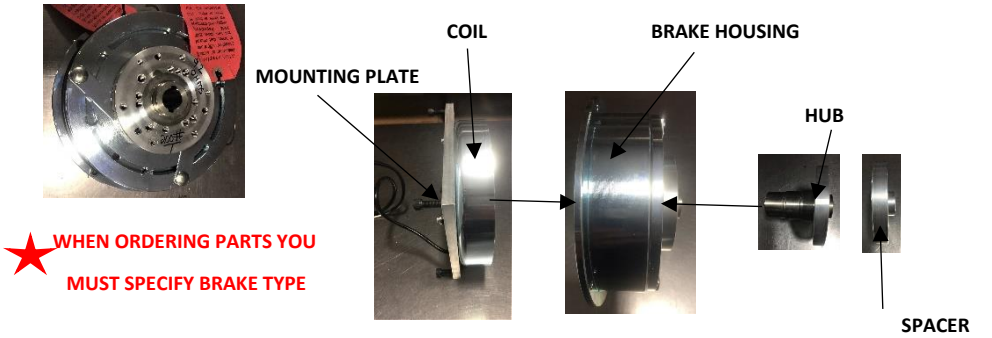

LANE BRAKE

Large Brake P/N	Part #	Available Parts
1111XLA -- Large Agrinautic Brake	B-LA017/2 XLA	Mounting plate Agrinautic
1111XLR – Large Root Brake	B-LA017/2 XLR	Mounting plate Root
1111XLT – Large Transland Brake	B-LA017/2 XLT	Mounting plate Transland
	B-COIL XL	----- 24V Coil
	B-LA013-XLA	--- Hub Agrinautic
	B-LA013-XLR	--- Hub Root
	B-LA013-XLT	--- Hub Transland
	B-LA006	----- Spacer w/ screws

Small Brake P/N	Part #	Available Parts
1111A – Small Agrinautic Brake	B-LA017/2A	----- Mounting Plate Agrinautic
1111R – Small Root Brake	B-LA017/2R	----- Mounting Plate Root
1111T – Small Transland Brake	B-LA017/2T	----- Mounting Plate Transland
	B-COIL12	----- 12 Volt Coil
	B-COIL24	----- 24 Volt Coil
	B-LA010A	----- Hub Agrinautic
	B-LA010R	----- Hub Root
	B-LA010T	----- Hub Transland
	B-LA006	----- Spacer w/ screws

LARGE BRAKE

SMALL BRAKE

281-342-5451
www.LaneAv.com