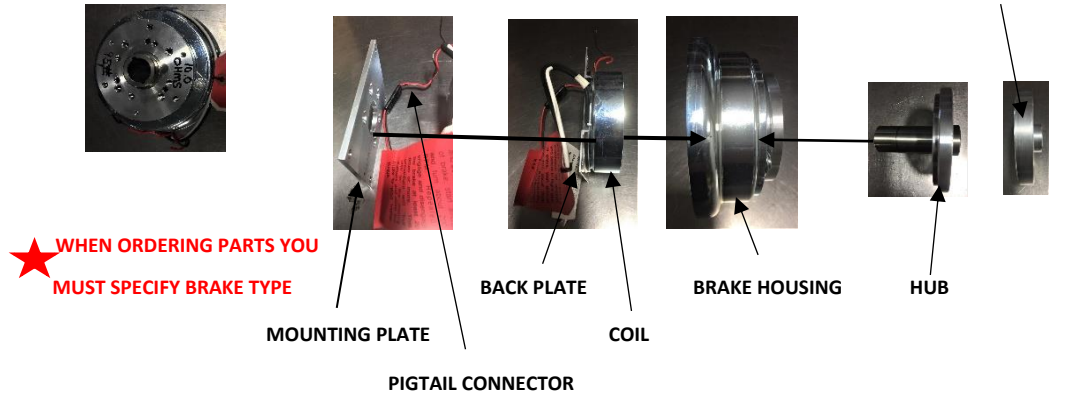

LANE BRAKE

Large Brake P/N	Part #	Available Parts
1111XLA -- Large Agrinautic Brake	B-LA017/2 XLA	Mounting plate Agrinautic
1111XLR – Large Root Brake	B-LA017/2 XLR	Mounting plate Root
1111XLT – Large Transland Brake	B-LA017/2 XLT	Mounting plate Transland
	B-COIL XL	----- 24V Coil
	B-LA013-XLA	--- Hub Agrinautic
	B-LA013-XLR	--- Hub Root
	B-LA013-XLT	--- Hub Transland
	B-LA006	----- Spacer w/ screws

Small Brake P/N	Part #	Available Parts
1111A – Small Agrinautic Brake	B-LA017/2A	----- Mounting Plate Agrinautic
1111R – Small Root Brake	B-LA017/2R	----- Mounting Plate Root
1111T – Small Transland Brake	B-LA017/2T	----- Mounting Plate Transland
	B-COIL12	----- 12 Volt Coil
	B-COIL24	----- 24 Volt Coil
	B-LA010A	----- Hub Agrinautic
	B-LA010R	----- Hub Root
	B-LA010T	----- Hub Transland
	B-LA006	----- Spacer w/ screws

LARGE BRAKE

SMALL BRAKE

281-342-5451
www.LaneAv.com